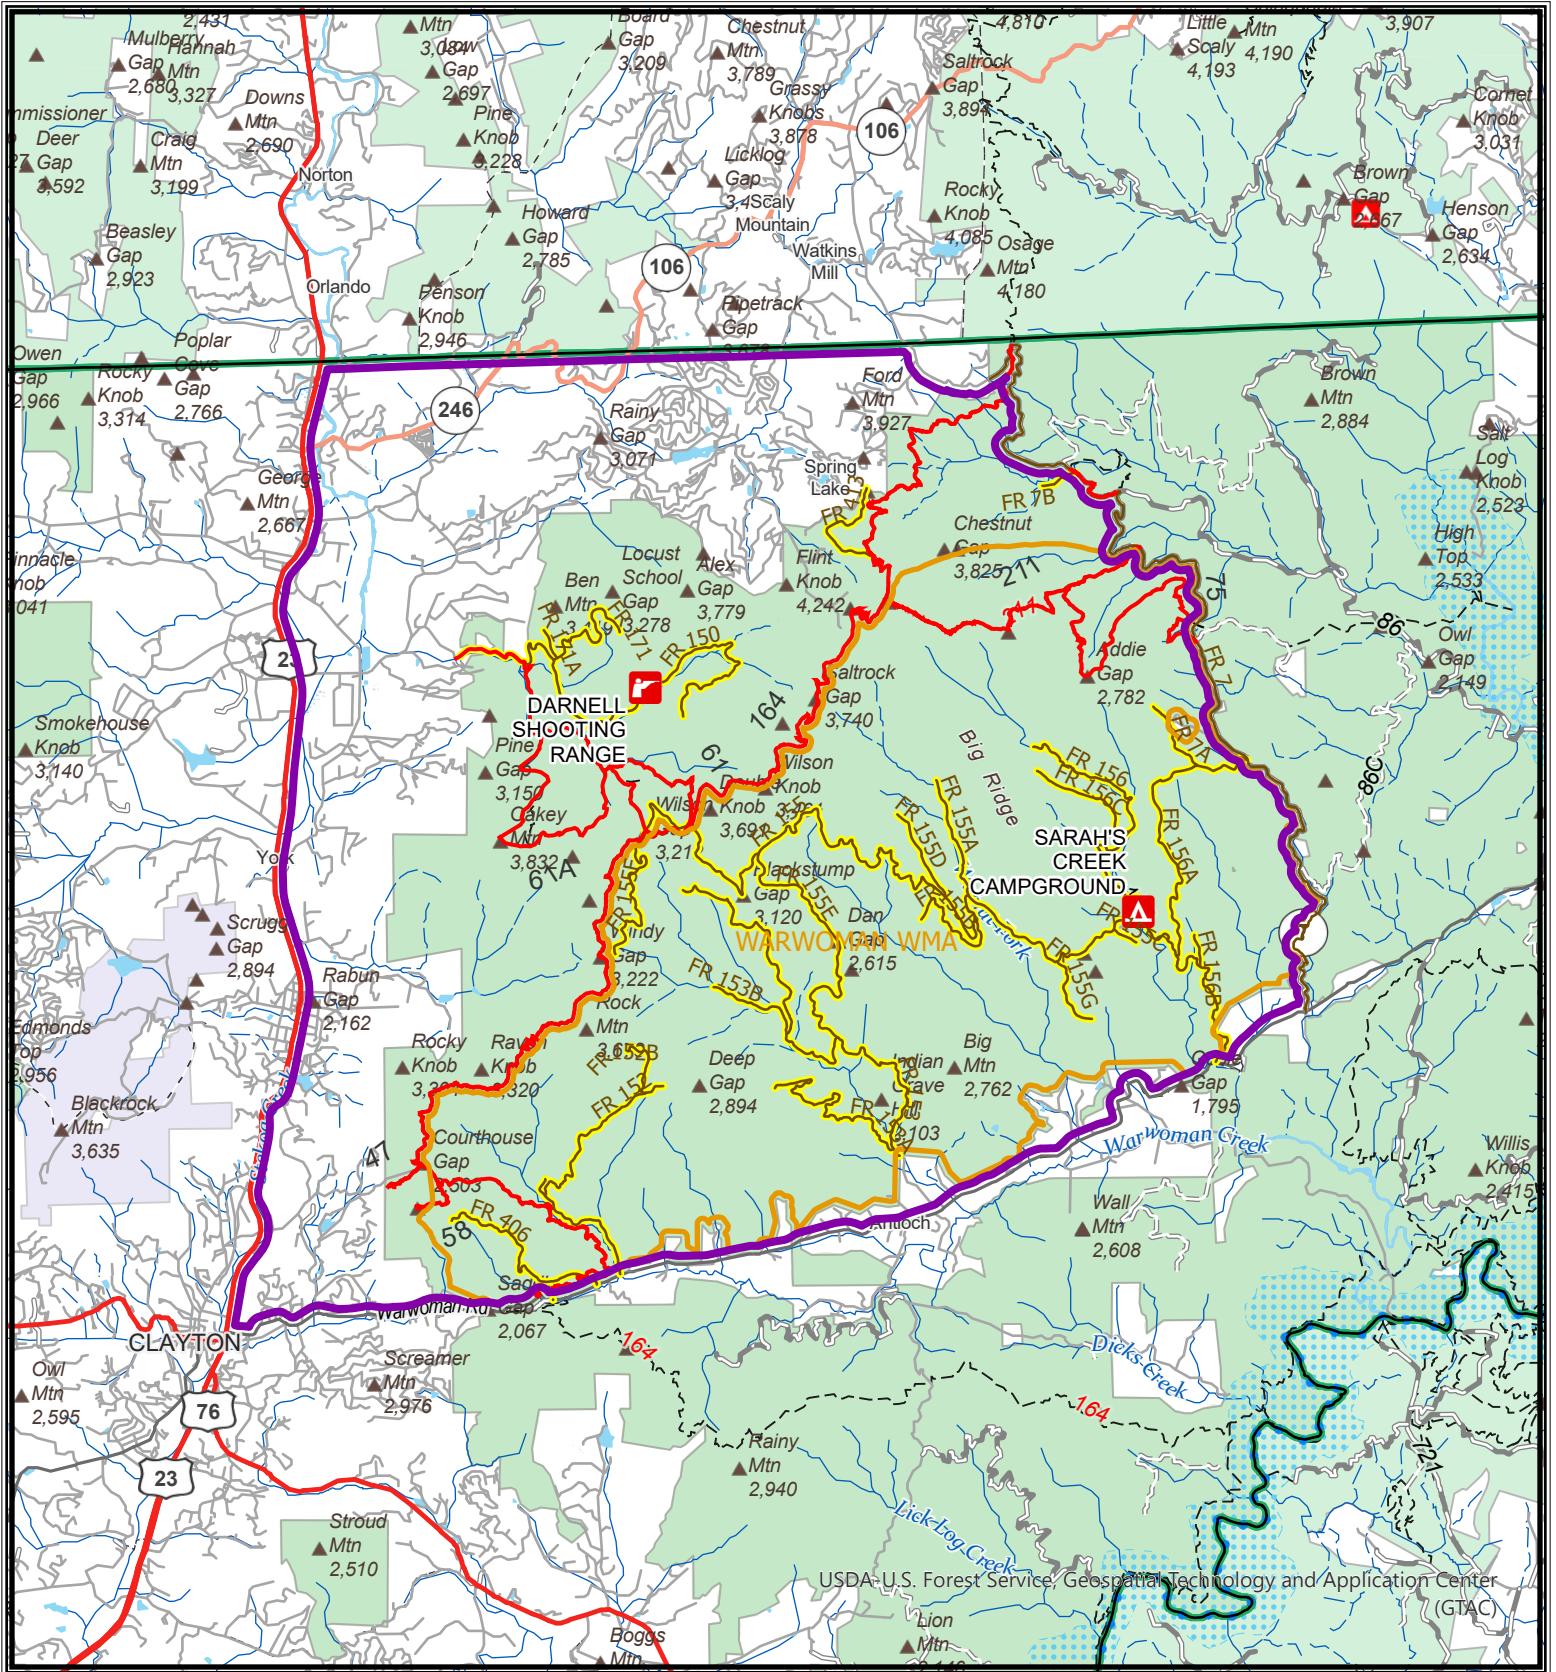

# Big Ridge Fire Emergency Closure Order 08-03-05-25-02

## Chattahoochee Oconee National Forest - Chattooga Ranger District

- Big Ridge Fire Area
- Closed Trail
- Warwoman WMA
- Campground
- Closed Road
- National Forest System Land
- Target Shooting Range

1:100,000

USDA-U.S. Forest Service, Geospatial Technology and Application Center (GTAC)